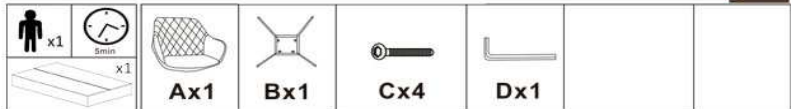

CC0253

packaging

units per lot	1
cbm (m3) / gross weight (Kg)	0,216 / 10,5
nº of boxes	1

box 1	1
description	AMINY Armchair metal PU taupe
description box	FULL ITEM
height x width x depth (cm)	58 x 62 x 60
cbm (m3) / gross weight (Kg) / net weight (Kg)	0,216 / 10,5 / 7,6

box 2	
description	
description box	
height x width x depth (cm)	x x
cbm (m3) / gross weight (Kg) / net weight (Kg)	/ /