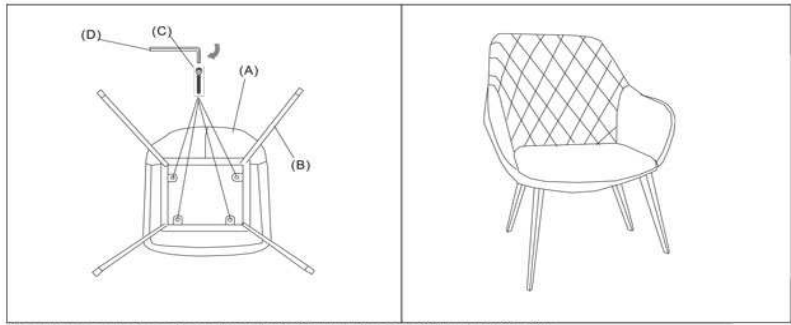

CC0253

packaging

units per lot	1
cbm (m3) / gross weight (Kg)	0,216 / 10,5
nº of boxes	1

box 1	1
description	AMINY Armchair metal PU taupe
description box	FULL ITEM
height x width x depth (cm)	58 x 62 x 60
cbm (m3) / gross weight (Kg) / net weight (Kg)	0,216 / 10,5 / 7,6

box 2	
description	
description box	
height x width x depth (cm)	x x
cbm (m3) / gross weight (Kg) / net weight (Kg)	/ /